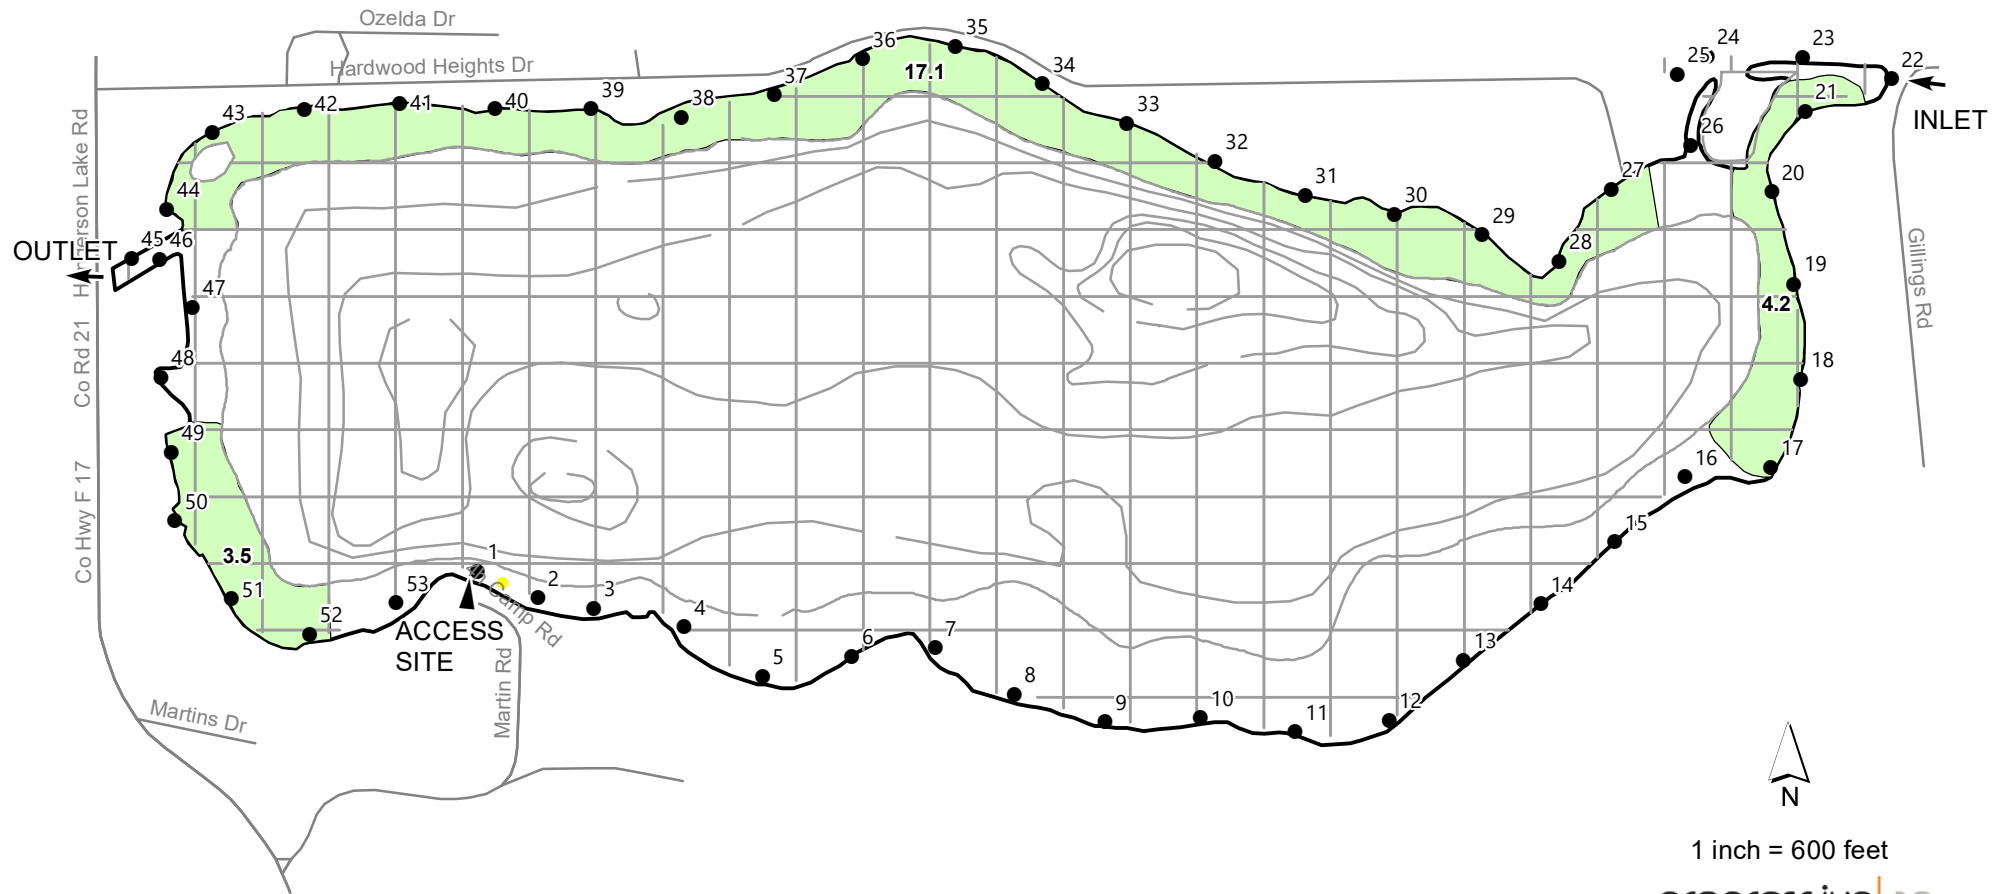

HARDWOOD LAKE OGEMAW COUNTY, MICHIGAN JUNE 25, 2019 TREATMENT MAP

□ = 1 ACRE

Treatment

Algae = 24.8 acres of nuisance filamentous algae w/CuSO₄

TOTAL LAKE AREA = 182 ACRES
 REVISION DATE: FEBRUARY, 2018
 DEPTH CONTOUR SOURCE - MICHIGAN CONSERVATION DEPARTMENT 1943.

1 inch = 600 feet
 progressive|ae