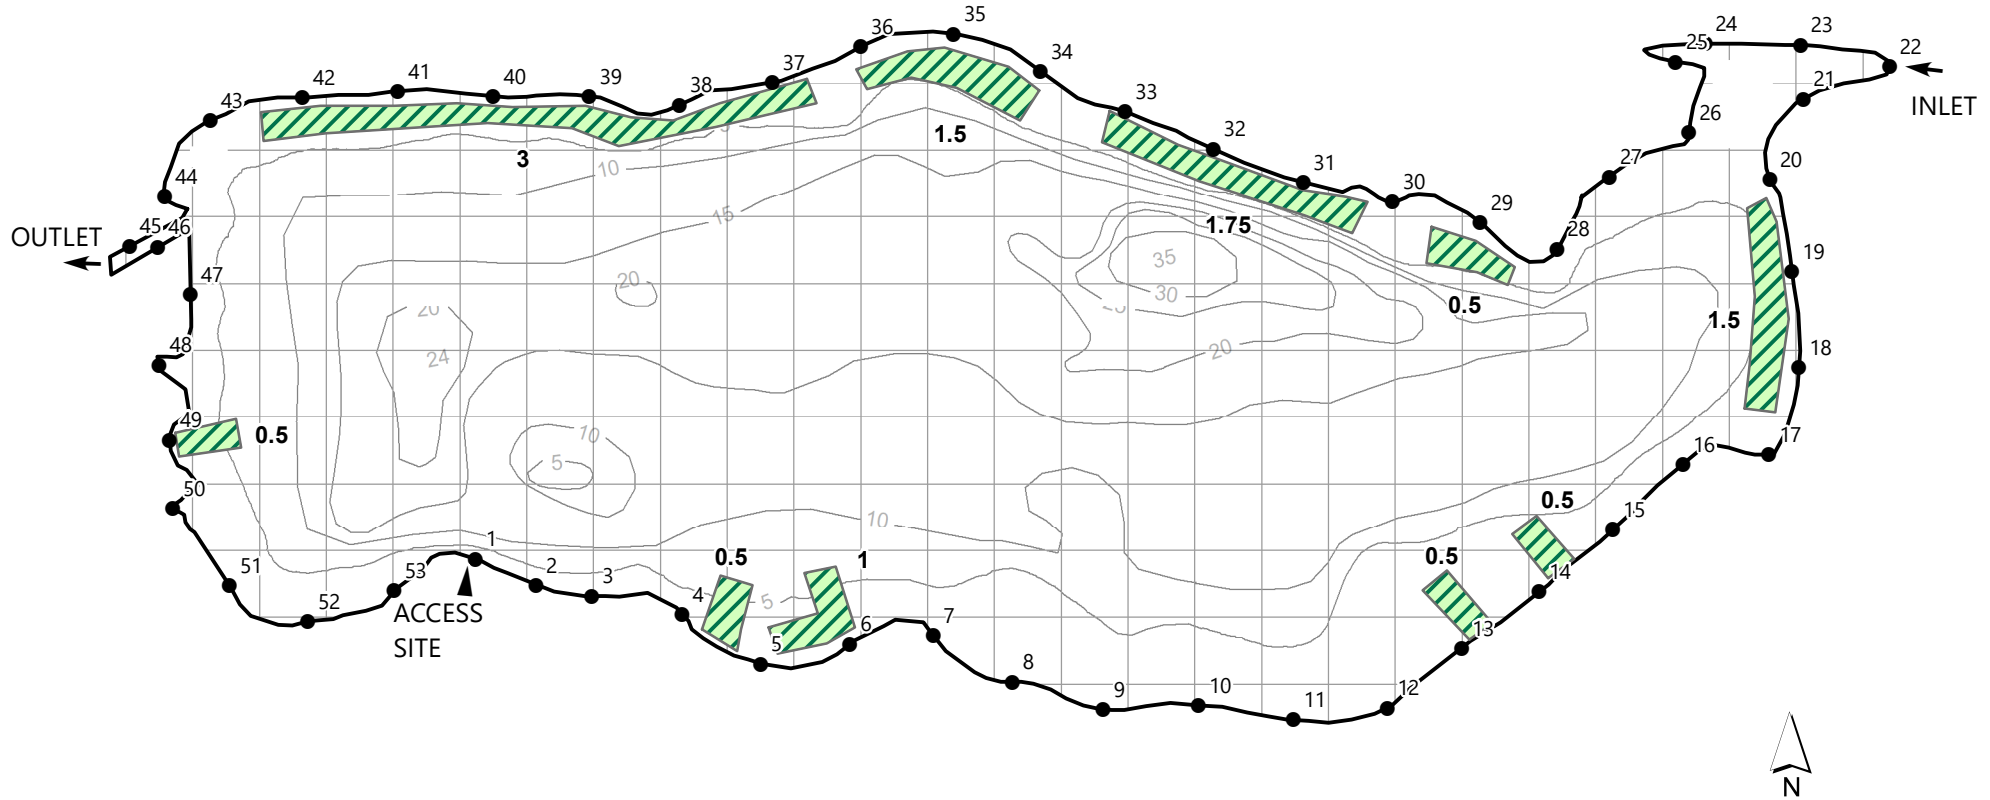

**HARDWOOD LAKE
OGEMAW COUNTY, MICHIGAN
JULY 6, 2017 HARVEST MAP
182 ACRES**

Harvesting Totals

Harvesting (11.25 acres of primarily pondweeds, lily pads, and starry stonewort)

1 inch = 600 feet

progressive|ae