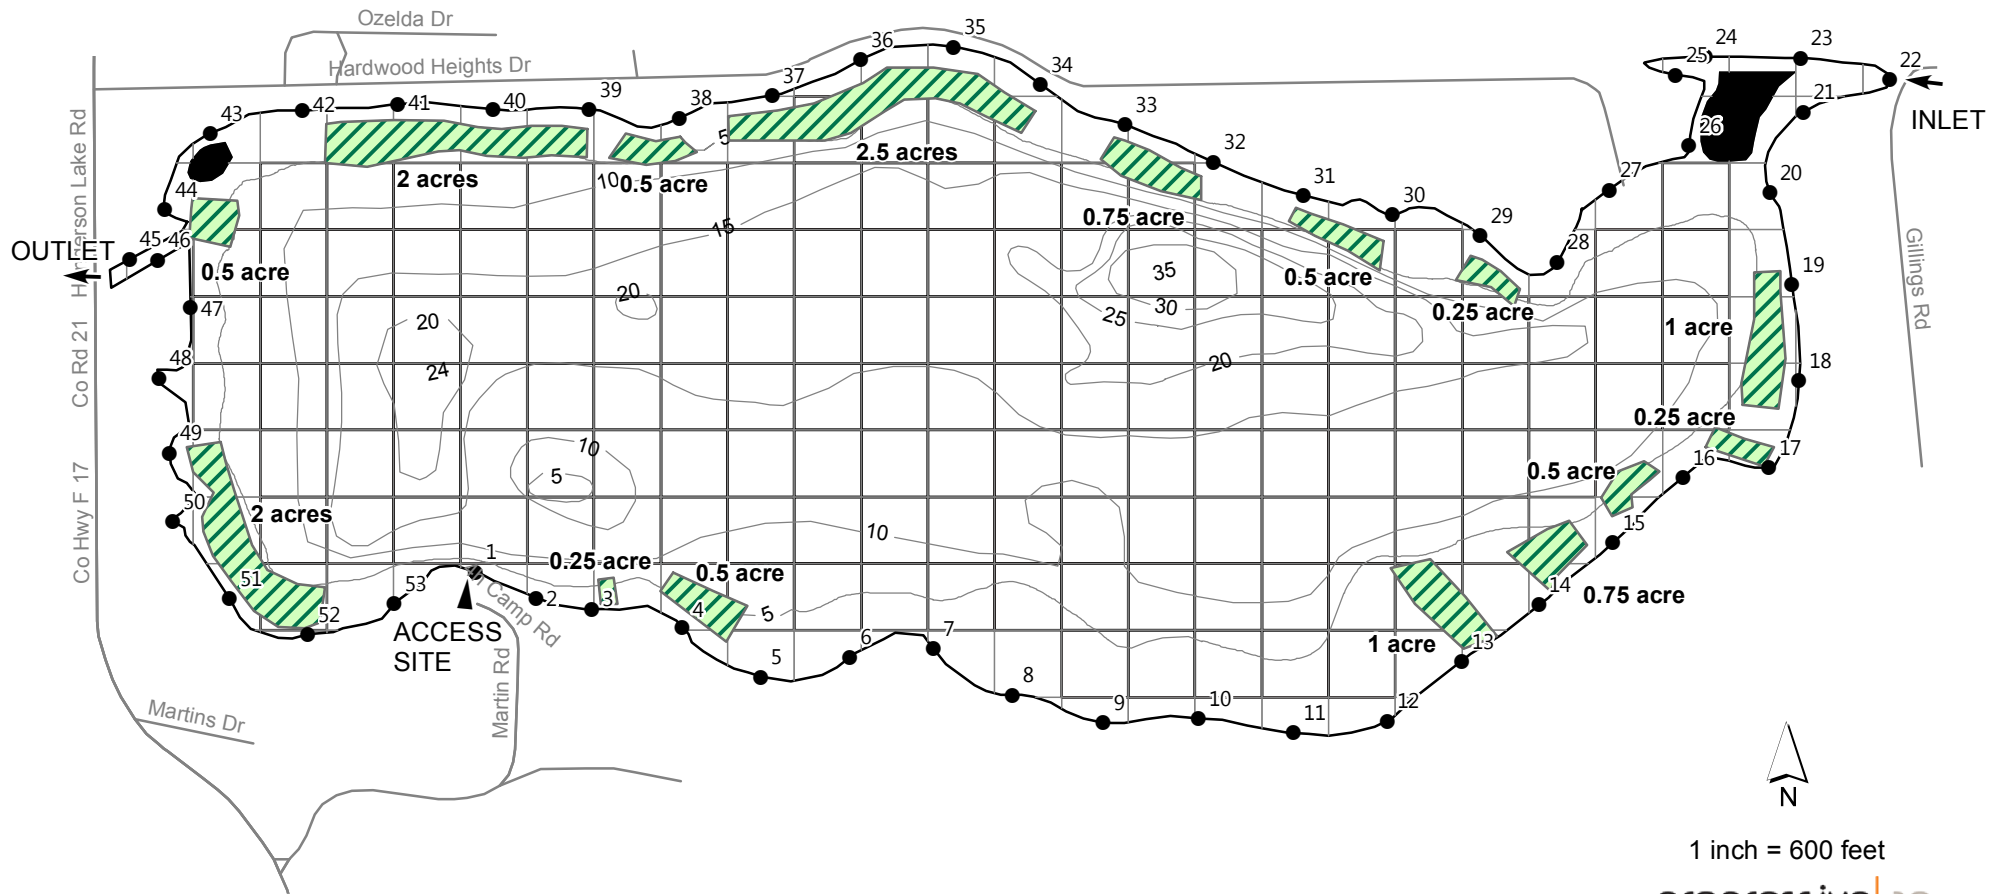

HARDWOOD LAKE OGEMAW COUNTY, MICHIGAN JULY 12, 2018 HARVEST MAP

□ = 1 ACRE

Harvesting Areas

 Harvesting = 13.25 acres of primarily pondweeds and lily pads

TOTAL LAKE AREA = 182 ACRES
 REVISION DATE: FEBRUARY, 2018
 DEPTH CONTOUR SOURCE - MICHIGAN CONSERVATION DEPARTMENT 1943.

1 inch = 600 feet
 progressive|ae