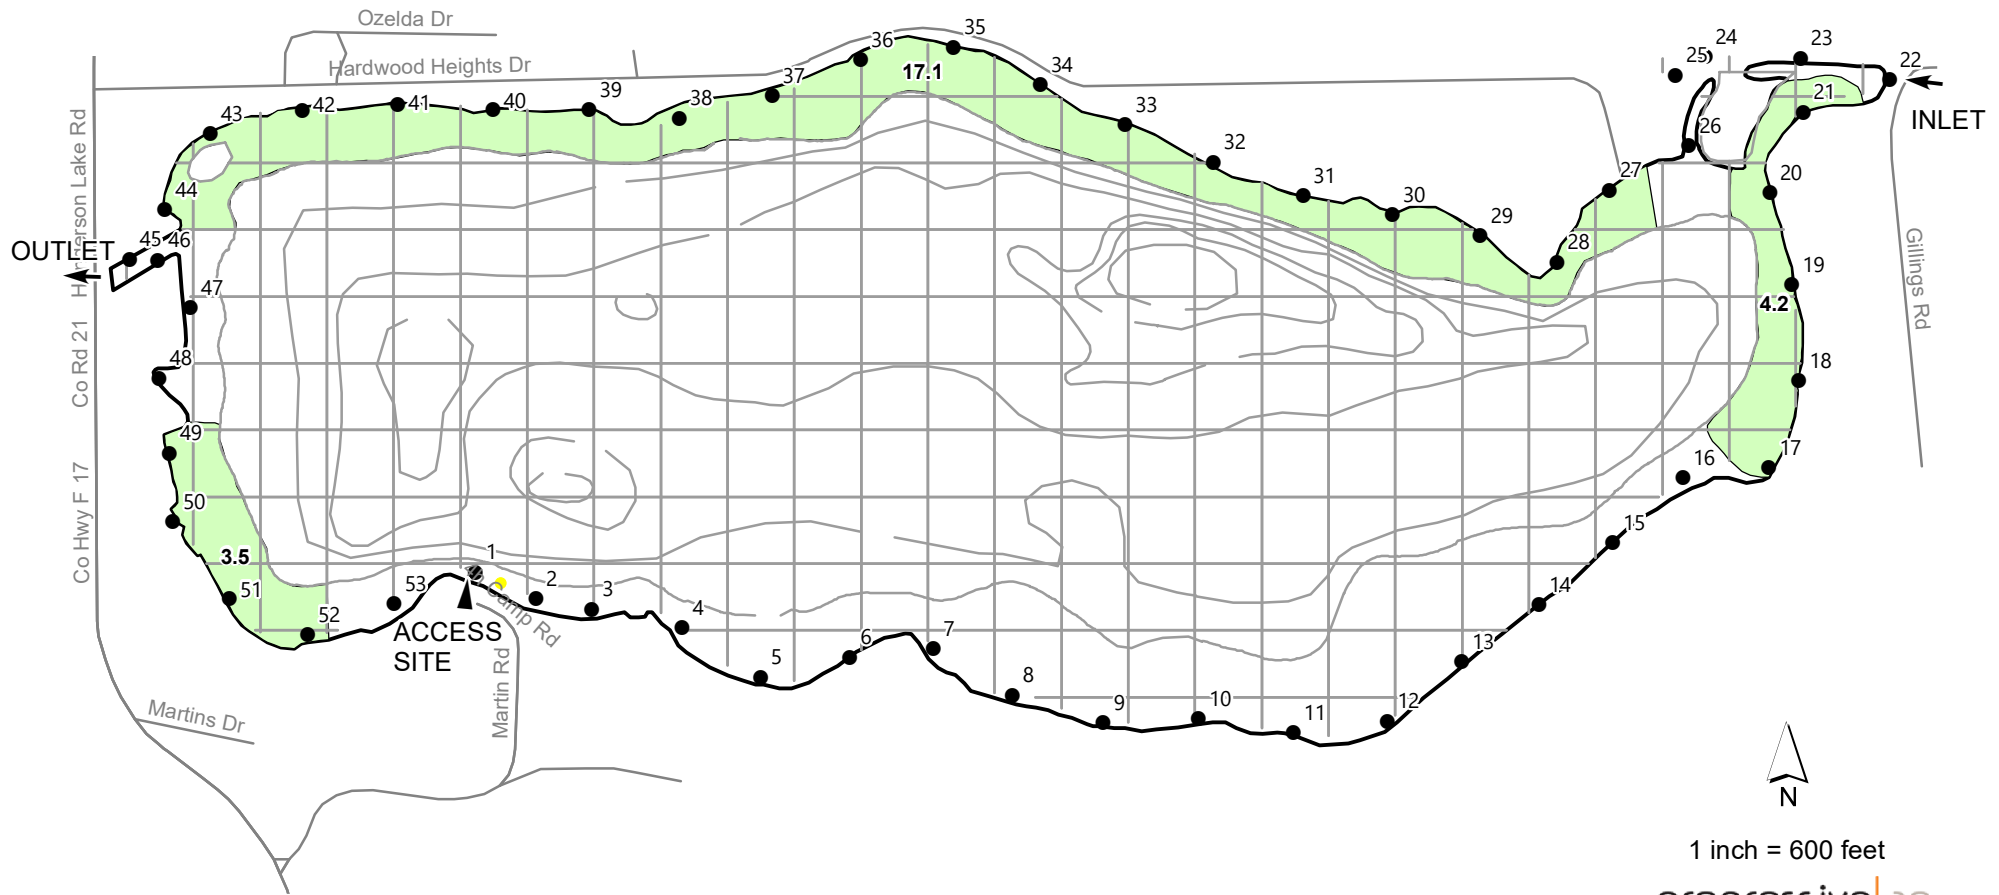

HARDWOOD LAKE OGEMAW COUNTY, MICHIGAN AUGUST 13, 2019 TREATMENT MAP

□ = 1 ACRE

Treatment

Algae = 24.8 acres of nuisance filamentous algae w/CuSO₄

TOTAL LAKE AREA = 182 ACRES
 REVISION DATE: FEBRUARY, 2018
 DEPTH CONTOUR SOURCE - MICHIGAN CONSERVATION DEPARTMENT 1943.