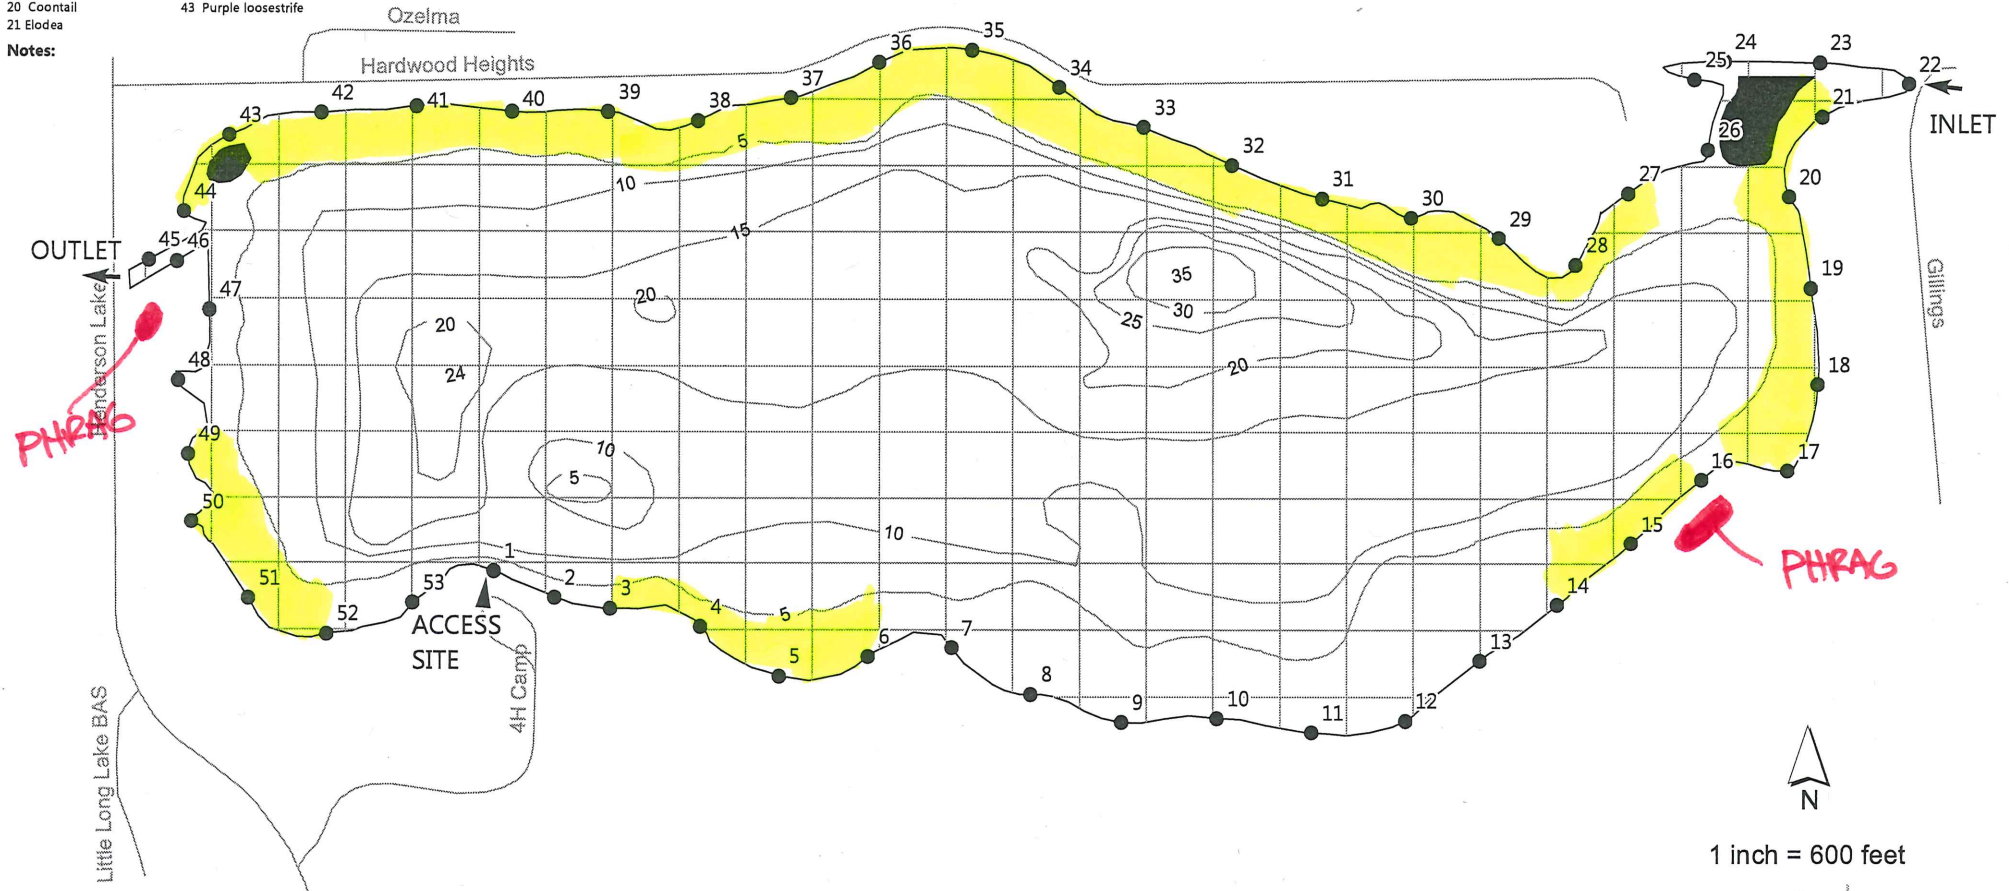

Date: 8-18-16  
 Crew: PJH, EJS  
 Weather: SUNNY, 81°F

# HARDWOOD LAKE OGEMAW COUNTY, MICHIGAN AQUATIC PLANT SURVEY MAP 182 ACRES

☐ = 1 ACRE

Plant Names		Density
1 E. Milfoil	22 Utricularia vulgaris	a Found
2 Curly leaf pndwd	23 Bladderwort-mini	b Sparse
3 Chara	24 Buttercup	c Common
4 Thinleaf pndwd	25 Naiad	d Dense
5 Flatstem pndwd	26 Brittle naiad	
6 Robbins pndwd	27 Sago pondweed	
7 Variable pndwd	30 Nymphaea	
8 Whitestem pndwd	31 Nuphar	
9 Richardsons pndwd	32 Brasenia	
10 Illinois pndwd	33 Lemna minor	
11 Large leaf pndwd	34 Spirodella	
12 American pndwd	35 Watermeal	
13 Floating leaf pndwd	36 Arrowhead	
14 Water stargrass	37 Pickerelweed	
15 Wild celery	38 Arrow arum	
16 Sagittaria	39 Cattails	
17 Northern milfoil	40 Bulrushes	
18 M. verticillatum	41 Iris	
19 M. heterophyllum	42 Swamp loosestrife	
20 Coontail	43 Purple loosestrife	
21 Elodea		

H<sub>2</sub>O = 83°F

■ = 7 AC PHRAG (IMAZAPYR/GLYPHOSATE)

■ = 22 AC ALGAE (CUSO<sub>4</sub>)

**Notes:**

1 inch = 600 feet

progressive|ae