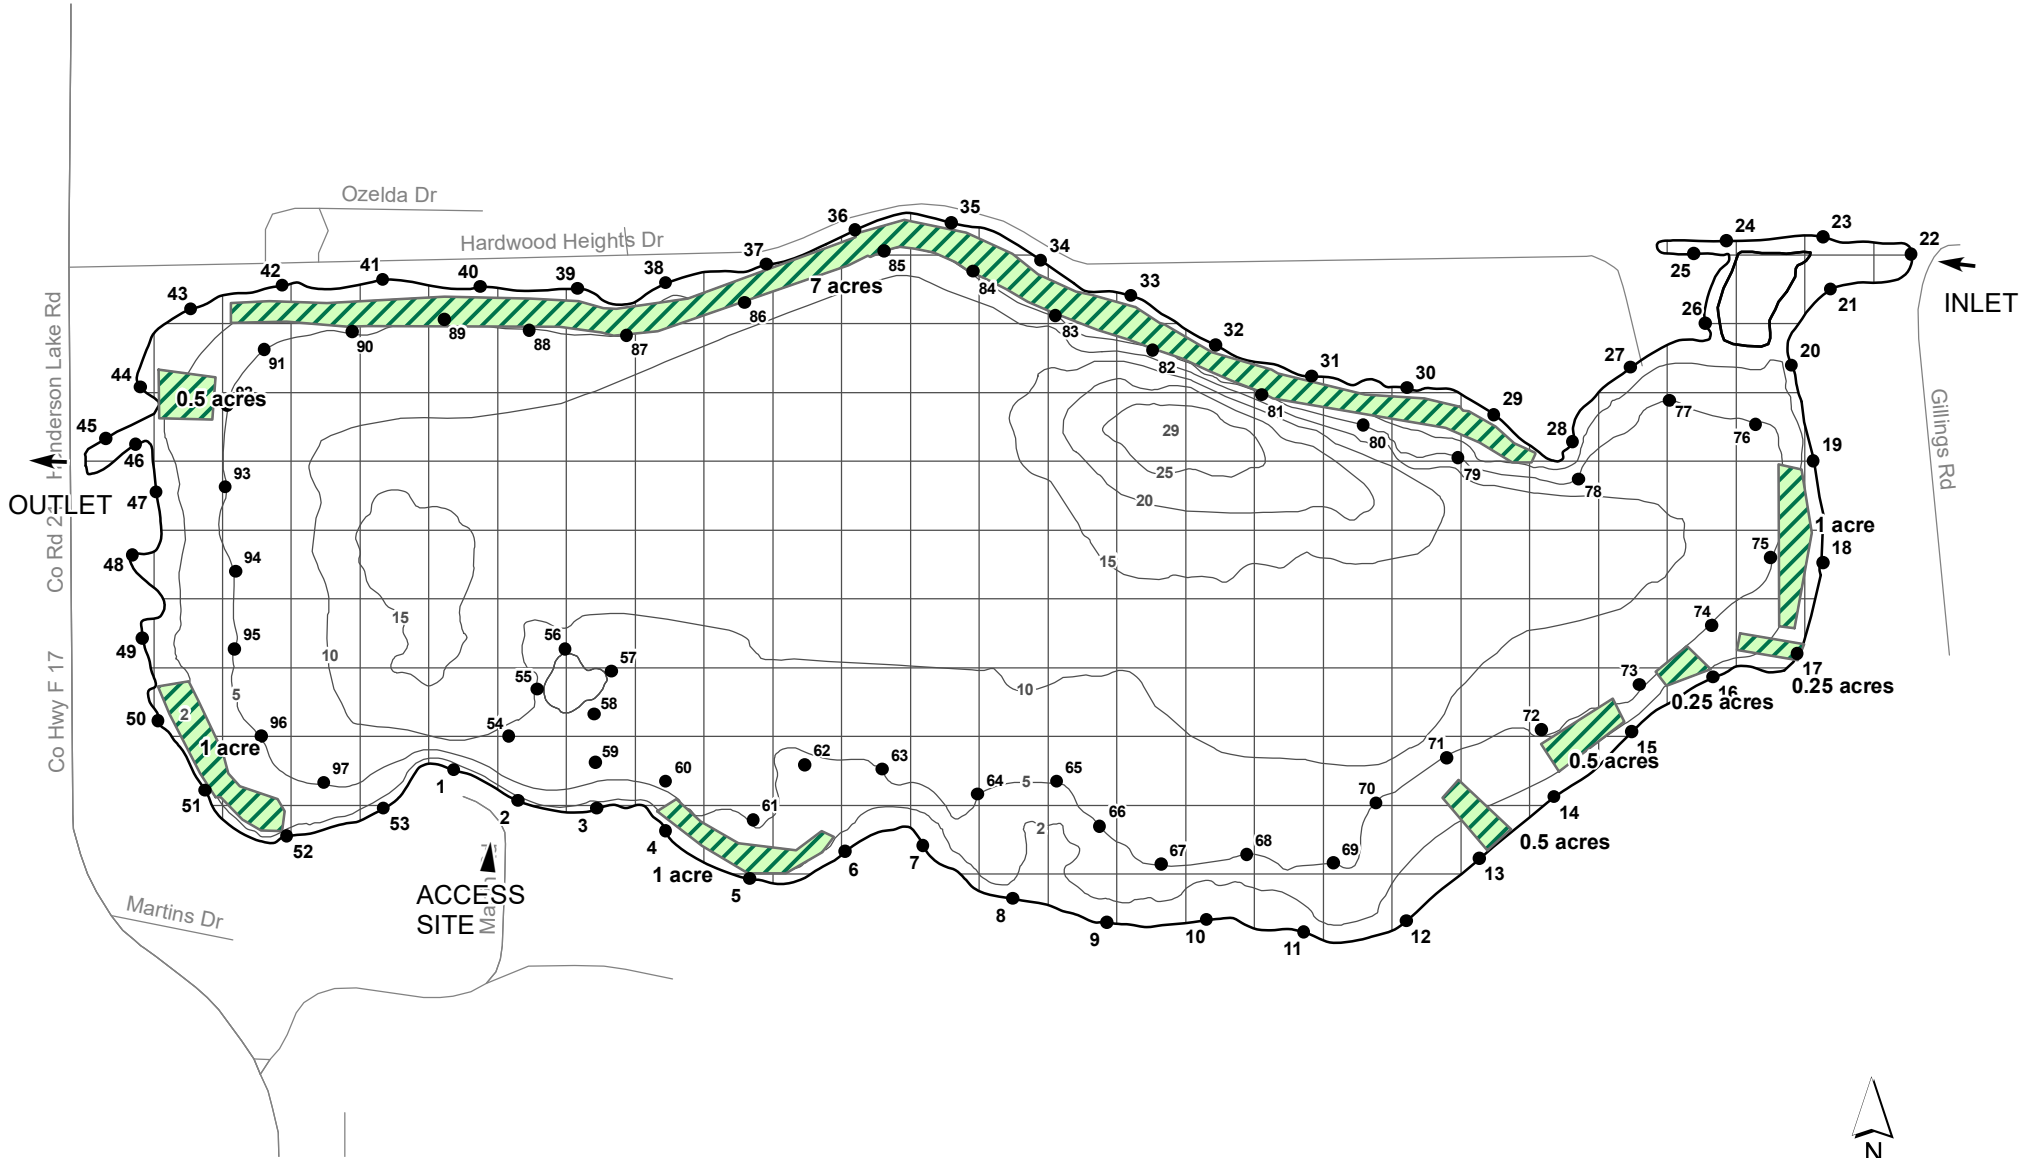

# HARDWOOD LAKE OGEMAW COUNTY, MICHIGAN JULY 22, 2021 HARVESTING MAP

□ = 1 ACRE

Harvesting of primarily pondweeds and lily pads = 12 acres

TOTAL LAKE AREA = 182 ACRES  
 REVISION DATE: JANUARY 2021  
 DEPTH CONTOUR SOURCE - BIOBASE 2020 - PROGRESSIVE AE